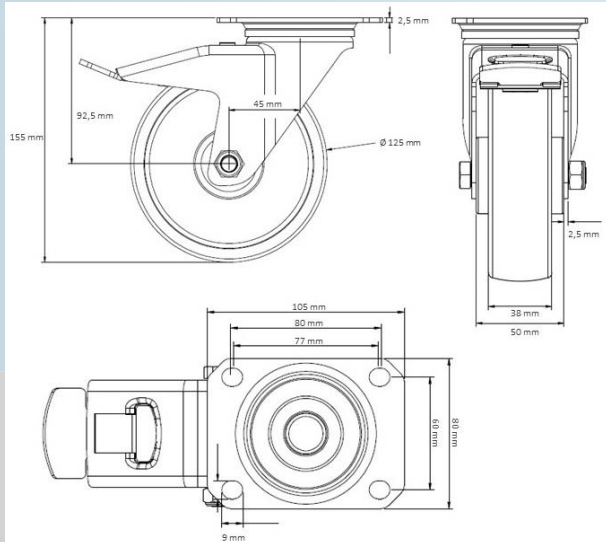

Bearings

- Plain Bearing
- Roller Bearing
- Precise Ball Bearing
- Double Ball Bearing
- Stainless Steel Bearings

Specials

- 4 Housings Series
- Flexible Total Heights
- Selectable Material Thicknesses
- Customized Load Capacities
- Especially Required Solutions

And Several More

Apparatus

- Light Series (50 – 75 mm)
- Strong Series (100 – 150 mm)
- Thermoplastic Rubber (TPR)#
- Plain and Ball Bearing
- Plate and Bolt Hole Fittings
- Expander Fittings

Heavy Duty

- Elastic (up to 400 kg)
- PU (up to 600 kg)
- *PU*lastic
- Aluminium Rim Wheels
- Iron Rim Wheels
- Heavy Housings up to 1.500 kg
- Accessories