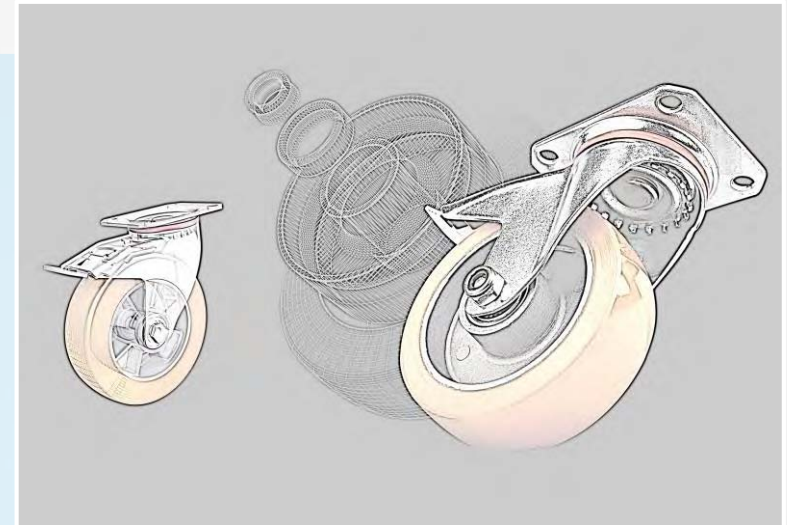

Bearings

- Plain Bearing
- Roller Bearing
- Precise Ball Bearing
- Double Ball Bearing
- Stainless Steel Bearings

Specials

- 4 Housings Series
- Flexible Total Heights
- Selectable Material Thicknesses
- Customized Load Capacities
- Especially Required Solutions

And Several More

Apparatus

- Light Series (50 – 75 mm)
- Strong Series (100 – 150 mm)
- Thermoplastic Rubber (TPR)#
- Plain and Ball Bearing
- Plate and Bolt Hole Fittings
- Expander Fittings

Heavy Duty

- Elastic (up to 400 kg)
- PU (up to 600 kg)
- *PU*lastic
- Aluminium Rim Wheels
- Iron Rim Wheels
- Heavy Housings up to 1.500 kg
- Accessories