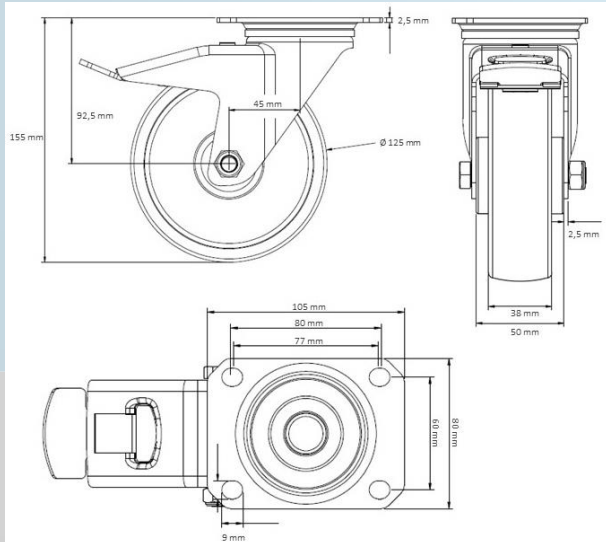

Industrial Castors

Materials

- Polypropylene
- Polyamide
- Thermoplastic Polyurethane
- Soft Elastic
- Solid Rubber
- Natural Polyurethane
- Thermoplastic Rubber

Bearings

- Plain Bearing
- Roller Bearing
- Precise Ball Bearing
- Double Ball Bearing
- Stainless Steel Bearings

Specials

- 4 Housings Series
- Flexible Total Heights
- Selectable Material Thicknesses
- Customized Load Capacities
- Especially Required Solutions