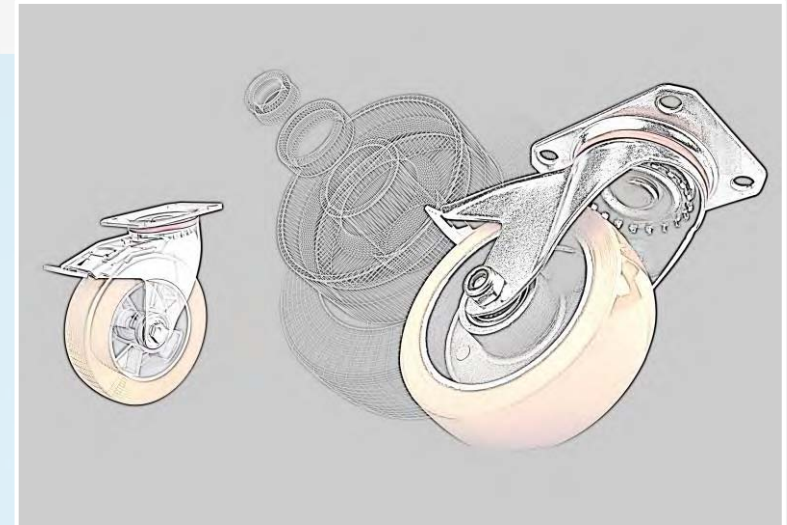

## Bearings

- Plain Bearing
- Roller Bearing
- Precise Ball Bearing
- Double Ball Bearing
- Stainless Steel Bearings

### Apparatus

- Light Series (50 – 75 mm)
- Strong Series (100 – 150 mm)
- Thermoplastic Rubber (TPR)#
- Plain and Ball Bearing
- Plate and Bolt Hole Fittings
- Expander Fittings